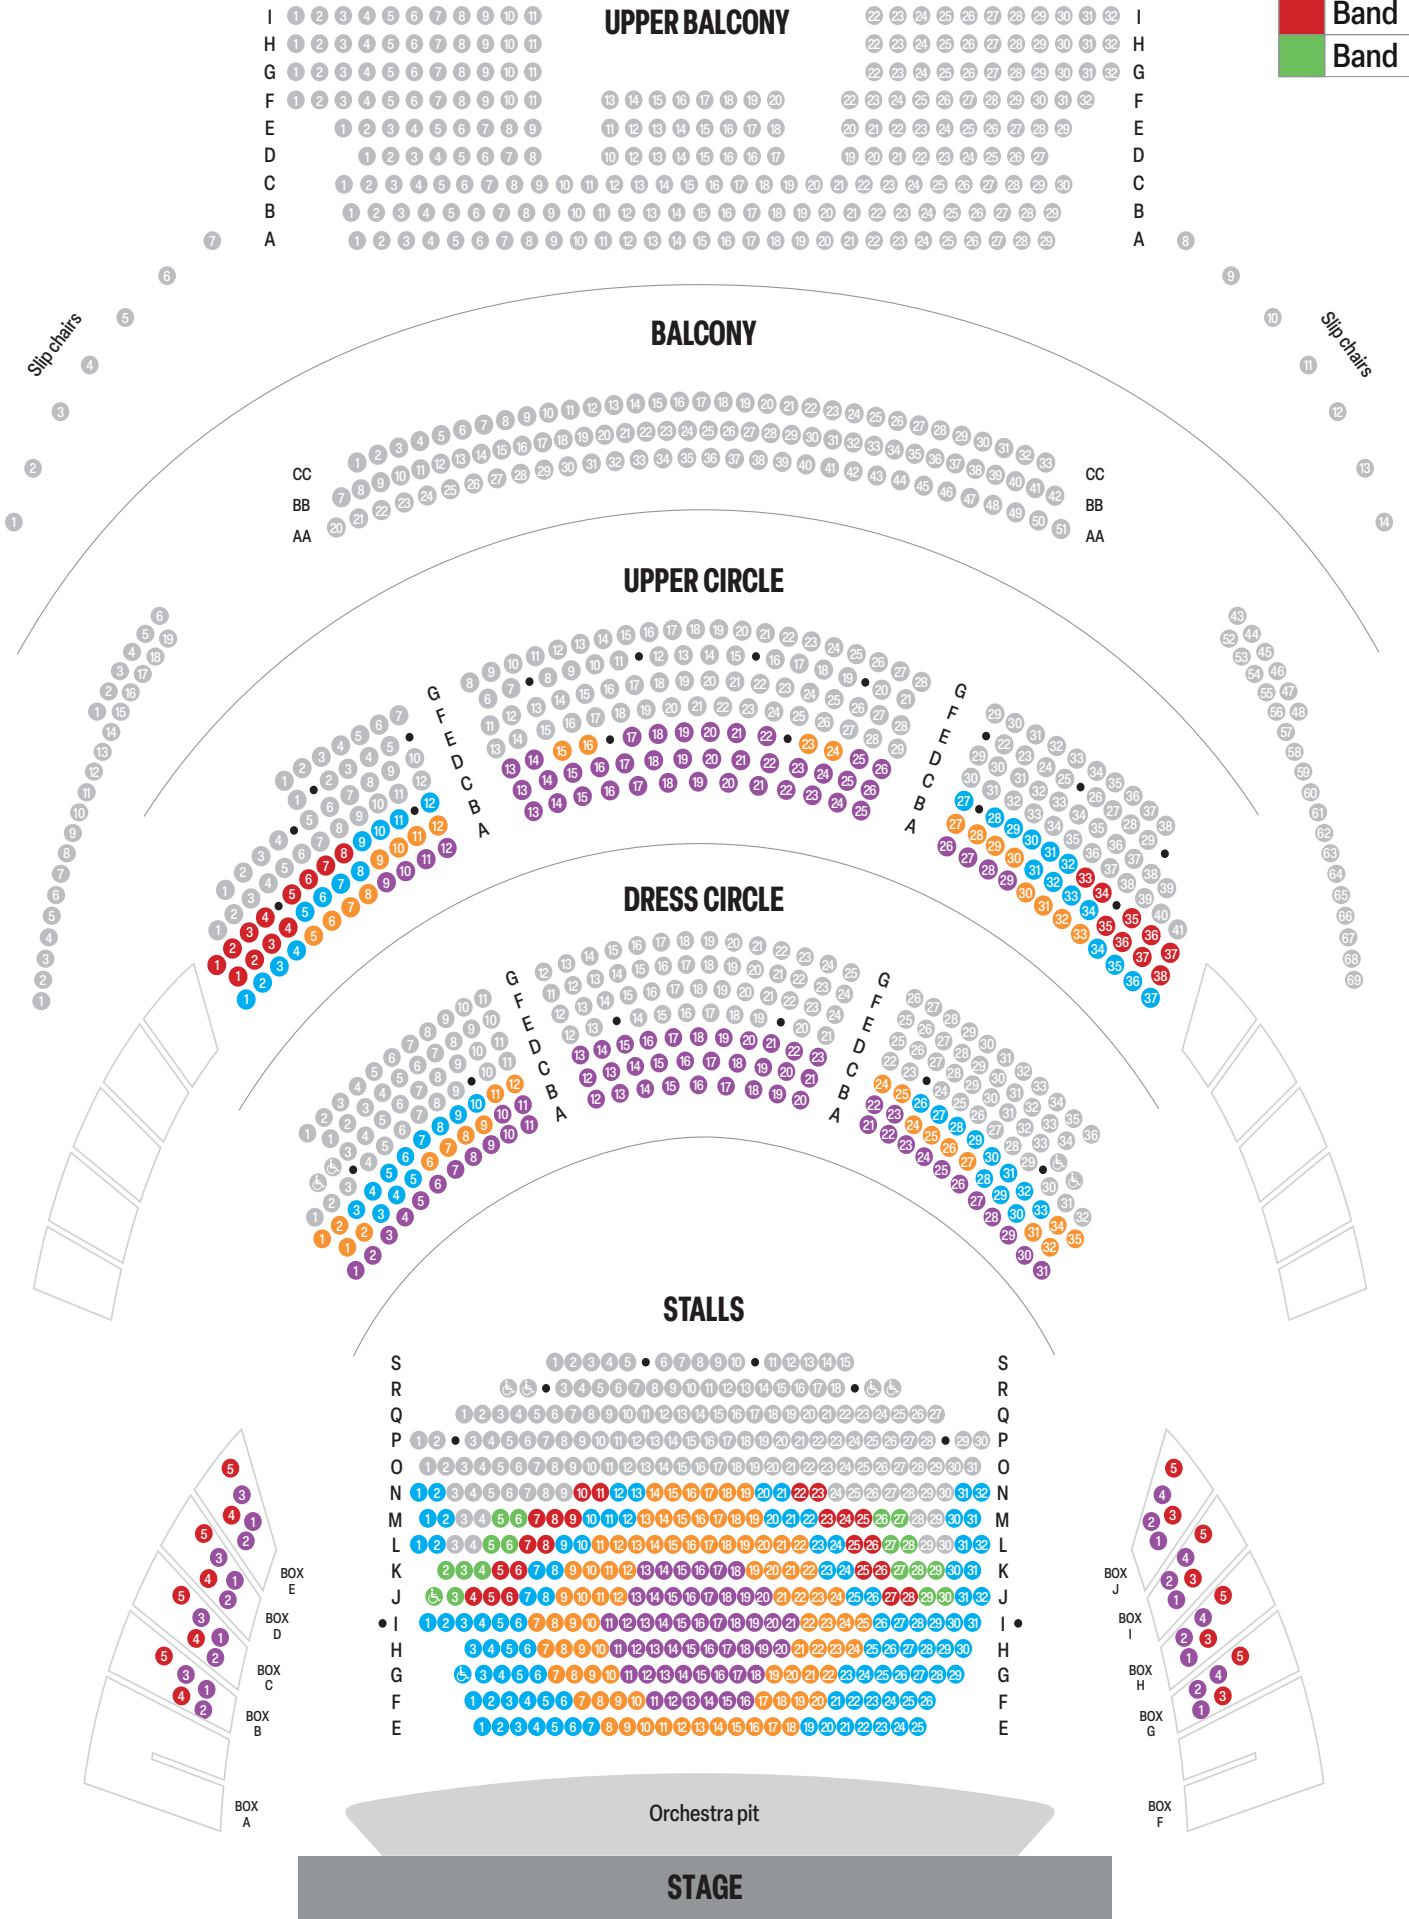

# LEEDS GRAND THEATRE

## EUGENE ONEGIN, RIGOLETTO, DON GIOVANNI, DEAD MAN WALKING

Band A
Band B
Band C
Band D
Band E

# HOWARD ASSEMBLY ROOM, LEEDS

A CHRISTMAS CAROL

	Band A
	Band B
	Band C

2 stairs 1 stair

**SIDE GALLERY RIGHT**

**SIDE GALLERY LEFT**

**STAGE**

# LEEDS PLAYHOUSE