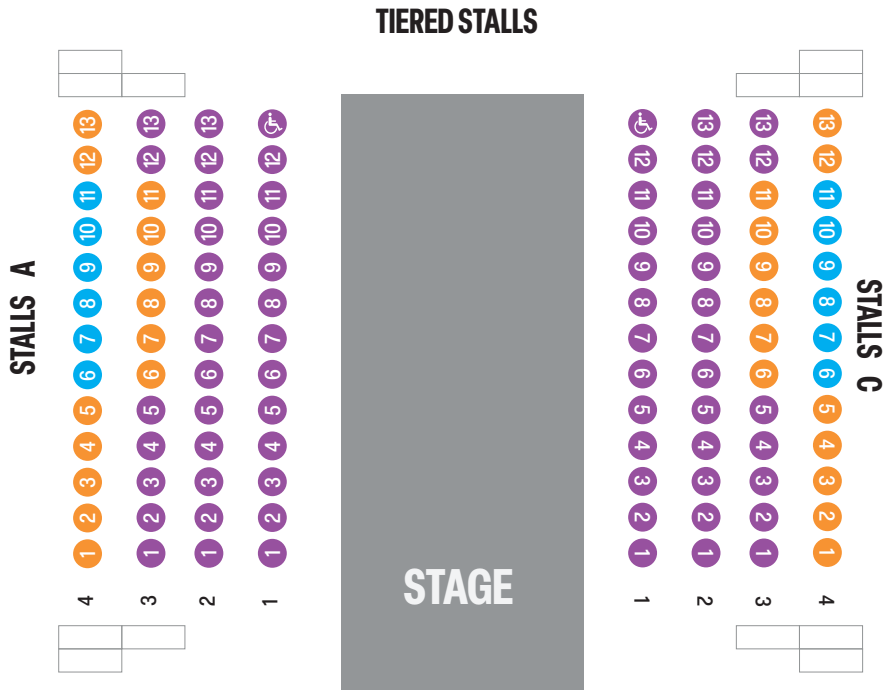

# HOWARD ASSEMBLY ROOM, LEEDS

A CHRISTMAS CAROL

	Band A
	Band B
	Band C

2 stairs 1 stair

**SIDE GALLERY RIGHT**

**SIDE GALLERY LEFT**

**STAGE**

# LEEDS PLAYHOUSE